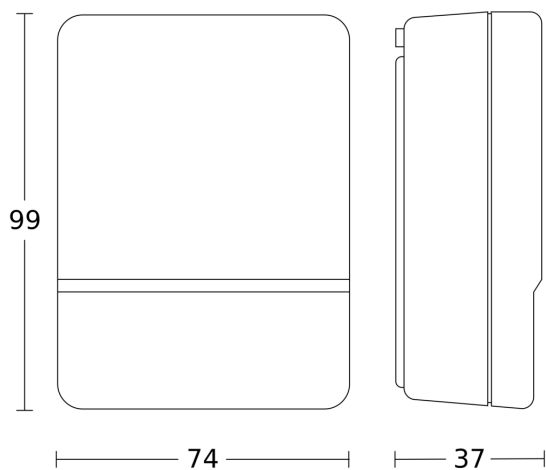

Interruttore crepuscolare

NightMatic 2000

nero

EAN 4007841 550318

Art. n. 550318

Disegno

Schema elettrico